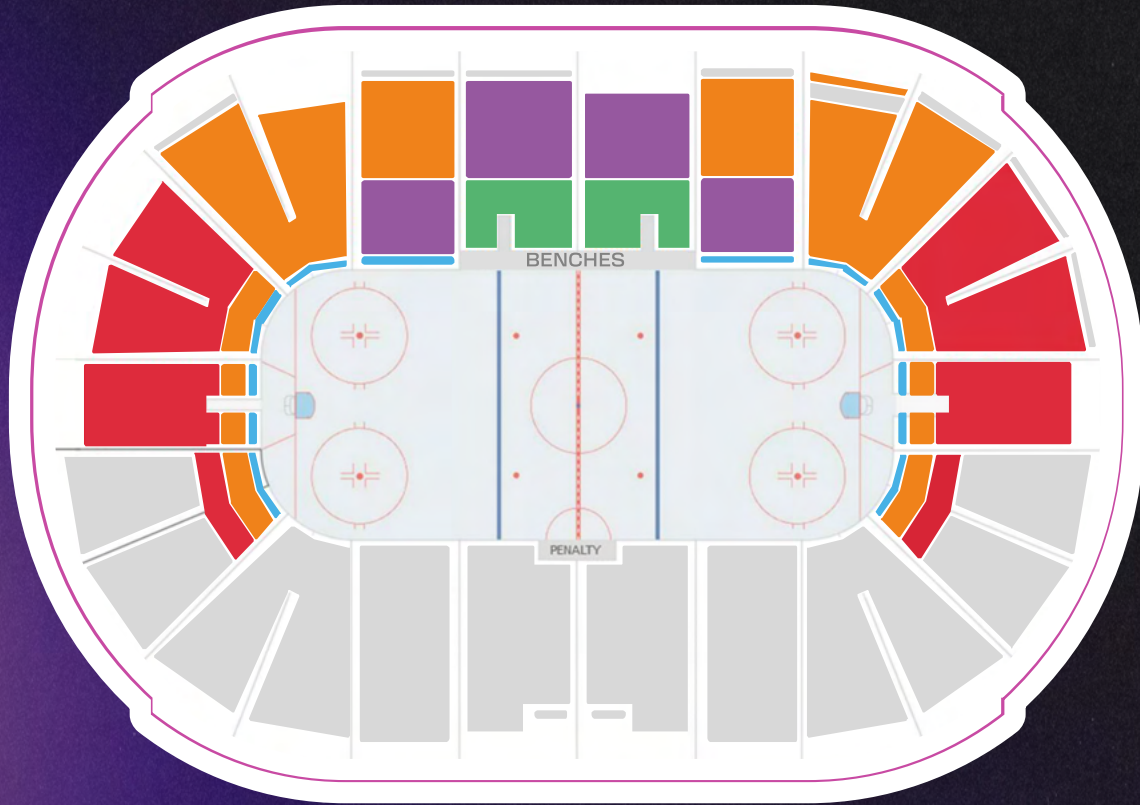

PYHL MINNESOTA

2024 Half Season Packages

XCEL ENERGY CENTER

CATEGORY	PACK A 6 GAMES (PLUS TAXES)	PACK B 6 GAMES (PLUS TAXES)
ROW 1	$342	$342
CENTER ICE	$251	$251
SIDES	$194	$194
CORNERS	$143	$143
ENDS	$115	$115

[BUY NOW](#)